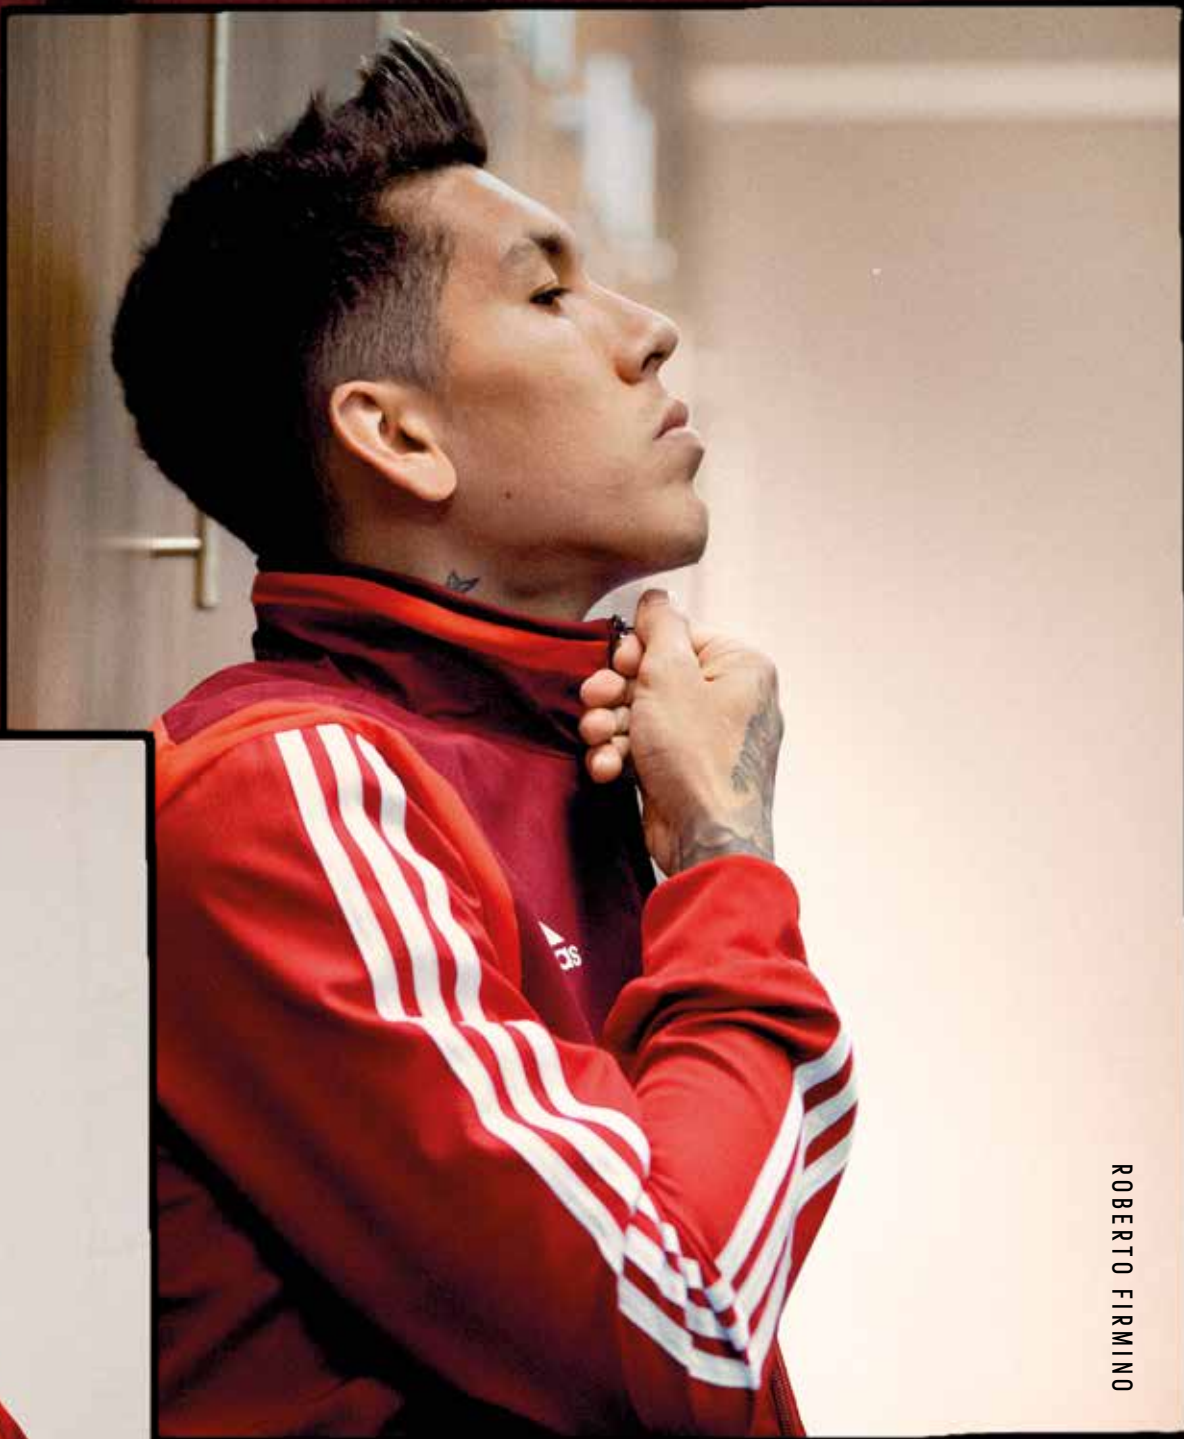

ADULT: **CZK 2.199 / HUF 26.990**
SIZES: **XS, S, M, L, XL, 2XL, 3XL, 4XL**

FIT: SLIM FIT
MAIN MATERIAL: 100% RECYCLED POLYESTER

AEROREADY

adidas

UNITE IN TIRO19

ROBERTO FIRMINO

TRAININGWEAR
TIRO 19

TIRO 19 PRESENTATION JACKET