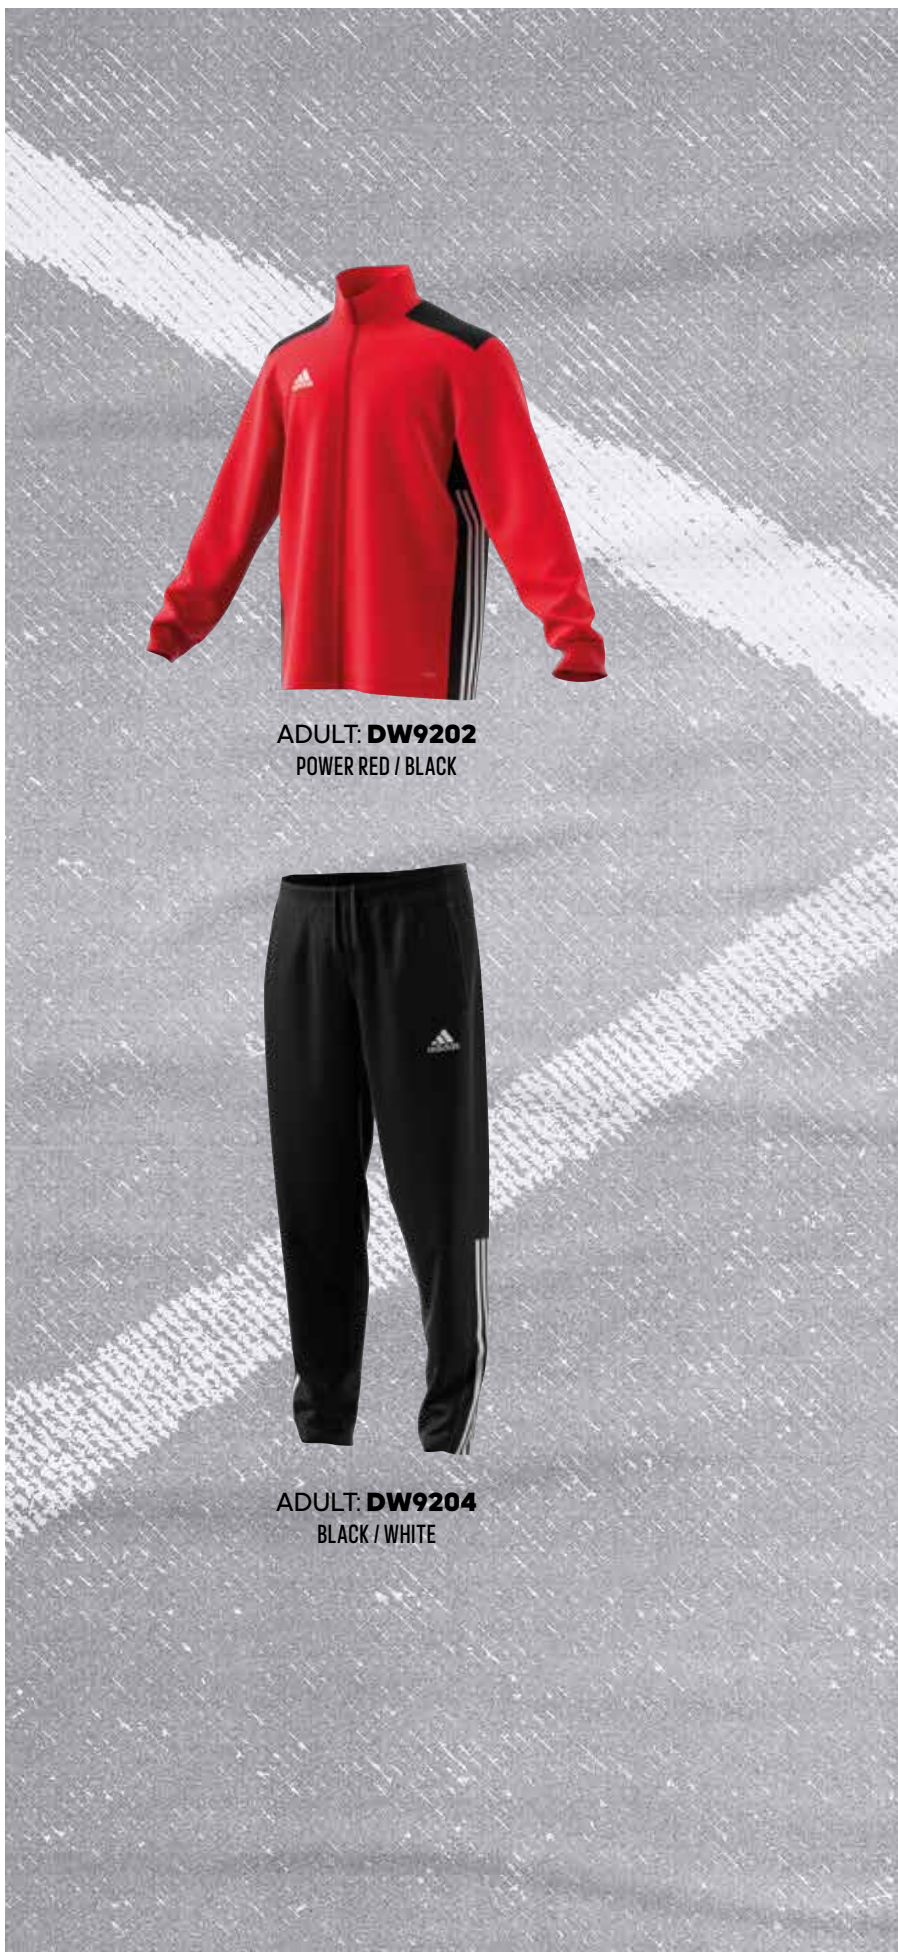

ADULT: **CZK 999 / HUF 12.990**SIZES: **XS, S, M, L, XL, 2XL, 3XL**

FIT: SLIM FIT

MAIN MATERIAL: 100% RECYCLED POLYESTER

AEROREADY

ADULT: **DW9202**
POWER RED / BLACK

ADULT: **DW9204**
BLACK / WHITE

ADULT: **DW9201**
BLACK / WHITE