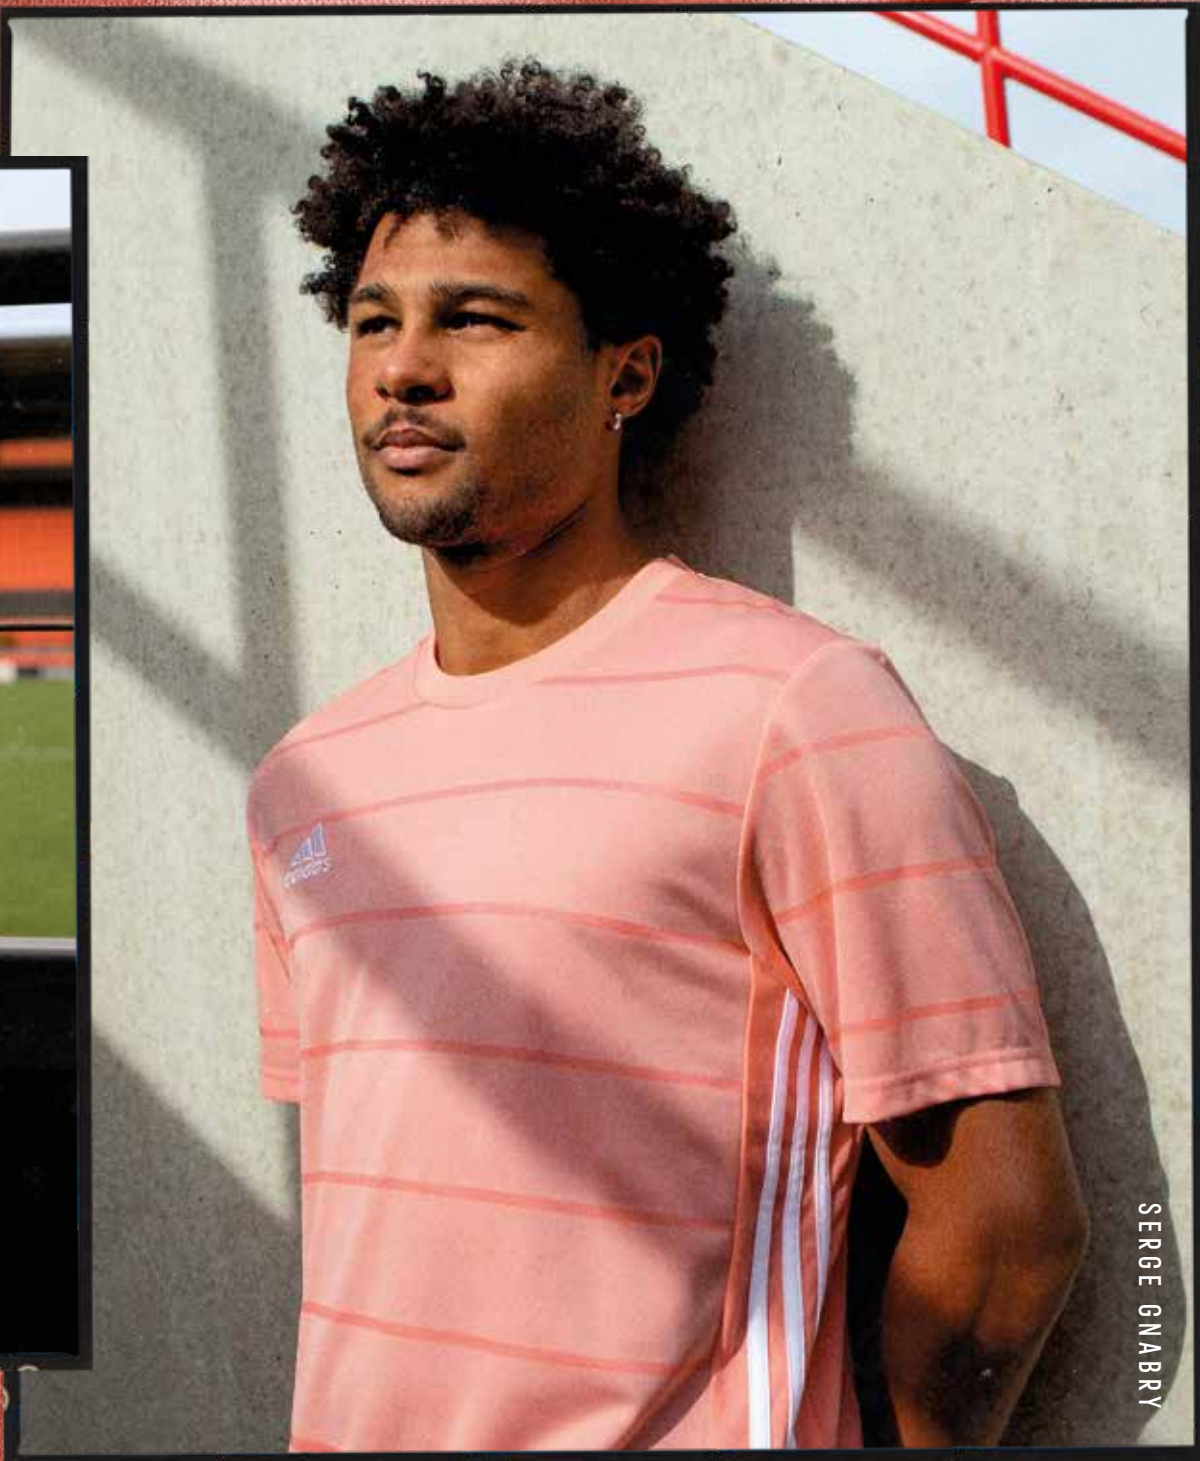

UNITE IN CAMPEON21

SERGE GNABRY

CAMPEON 21 JERSEY

CAMPEON 21 JSY

ADULT: **CZK 999 / HUF 12.990**
 SIZES: **XS, S, M, L, XL, 2XL**

JUNIOR: **CZK 749 / HUF 8.990**
 SIZES: **116, 128, 140, 152, 164, 176**

FIT: REGULAR
 MAIN MATERIAL: 100% RECYCLED POLYESTER
 AEROREADY