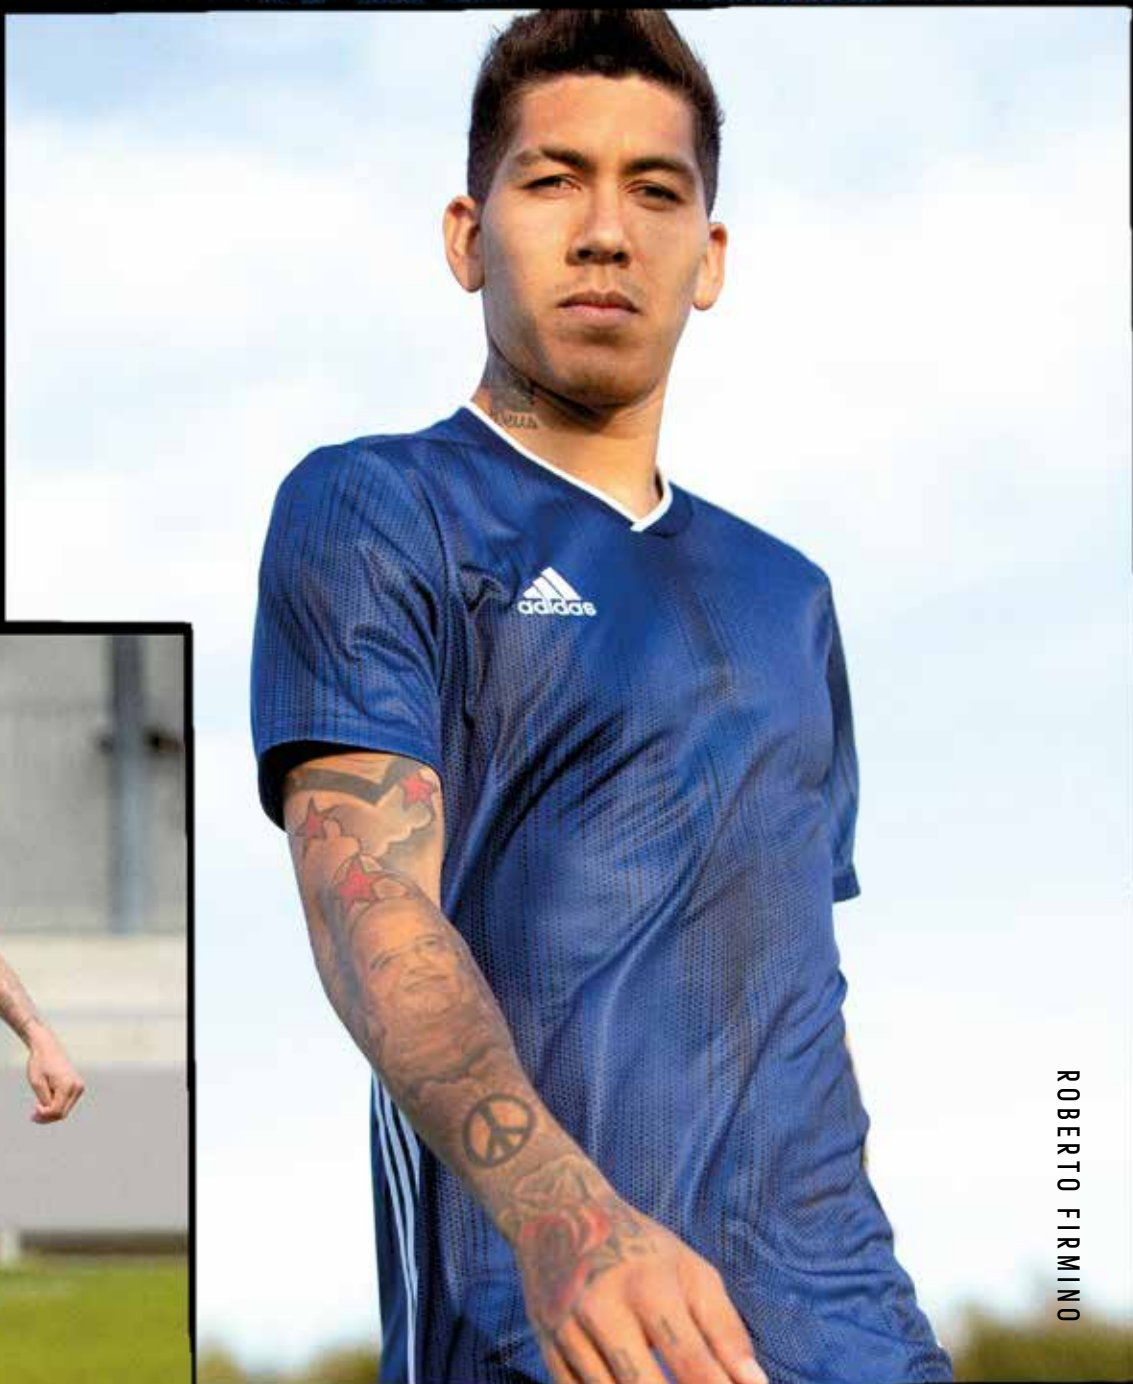

ADULT: **FI7723**
PRIMEBLUE SOCK
EASY BLUE / WHITE / SHARP BLUE
ADULT & JUNIOR: CZK 349 / HUF 3.990

adidas

UNITE IN TIRO19

ROBERTO FIRMINO

TIRO 19 JERSEY

TIRO 19 JSY

Polish your on-pitch skills in comfort in this football jersey. It's made from a fabric which draws moisture away from your skin to keep you dry until the final whistle. A dynamic all-over graphic helps you stand out from the crowd.