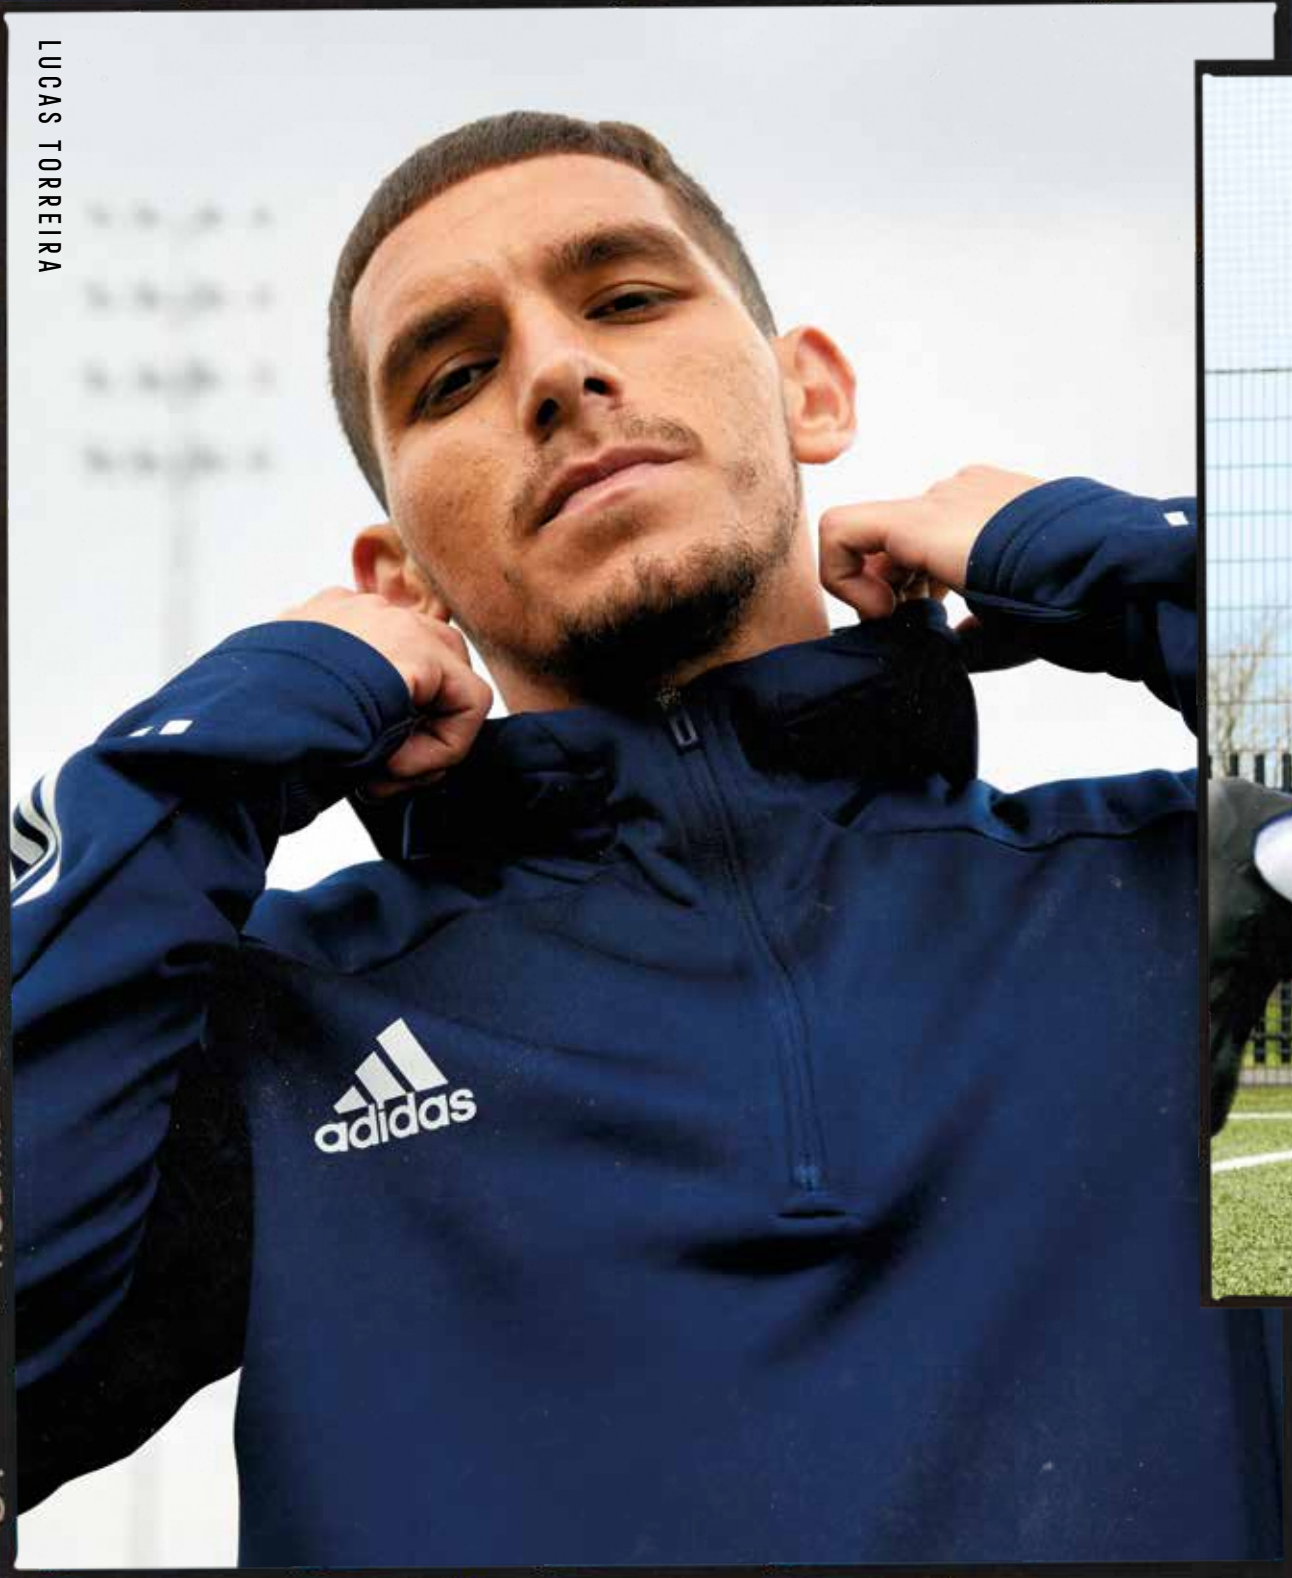

LUCAS TORREIRA